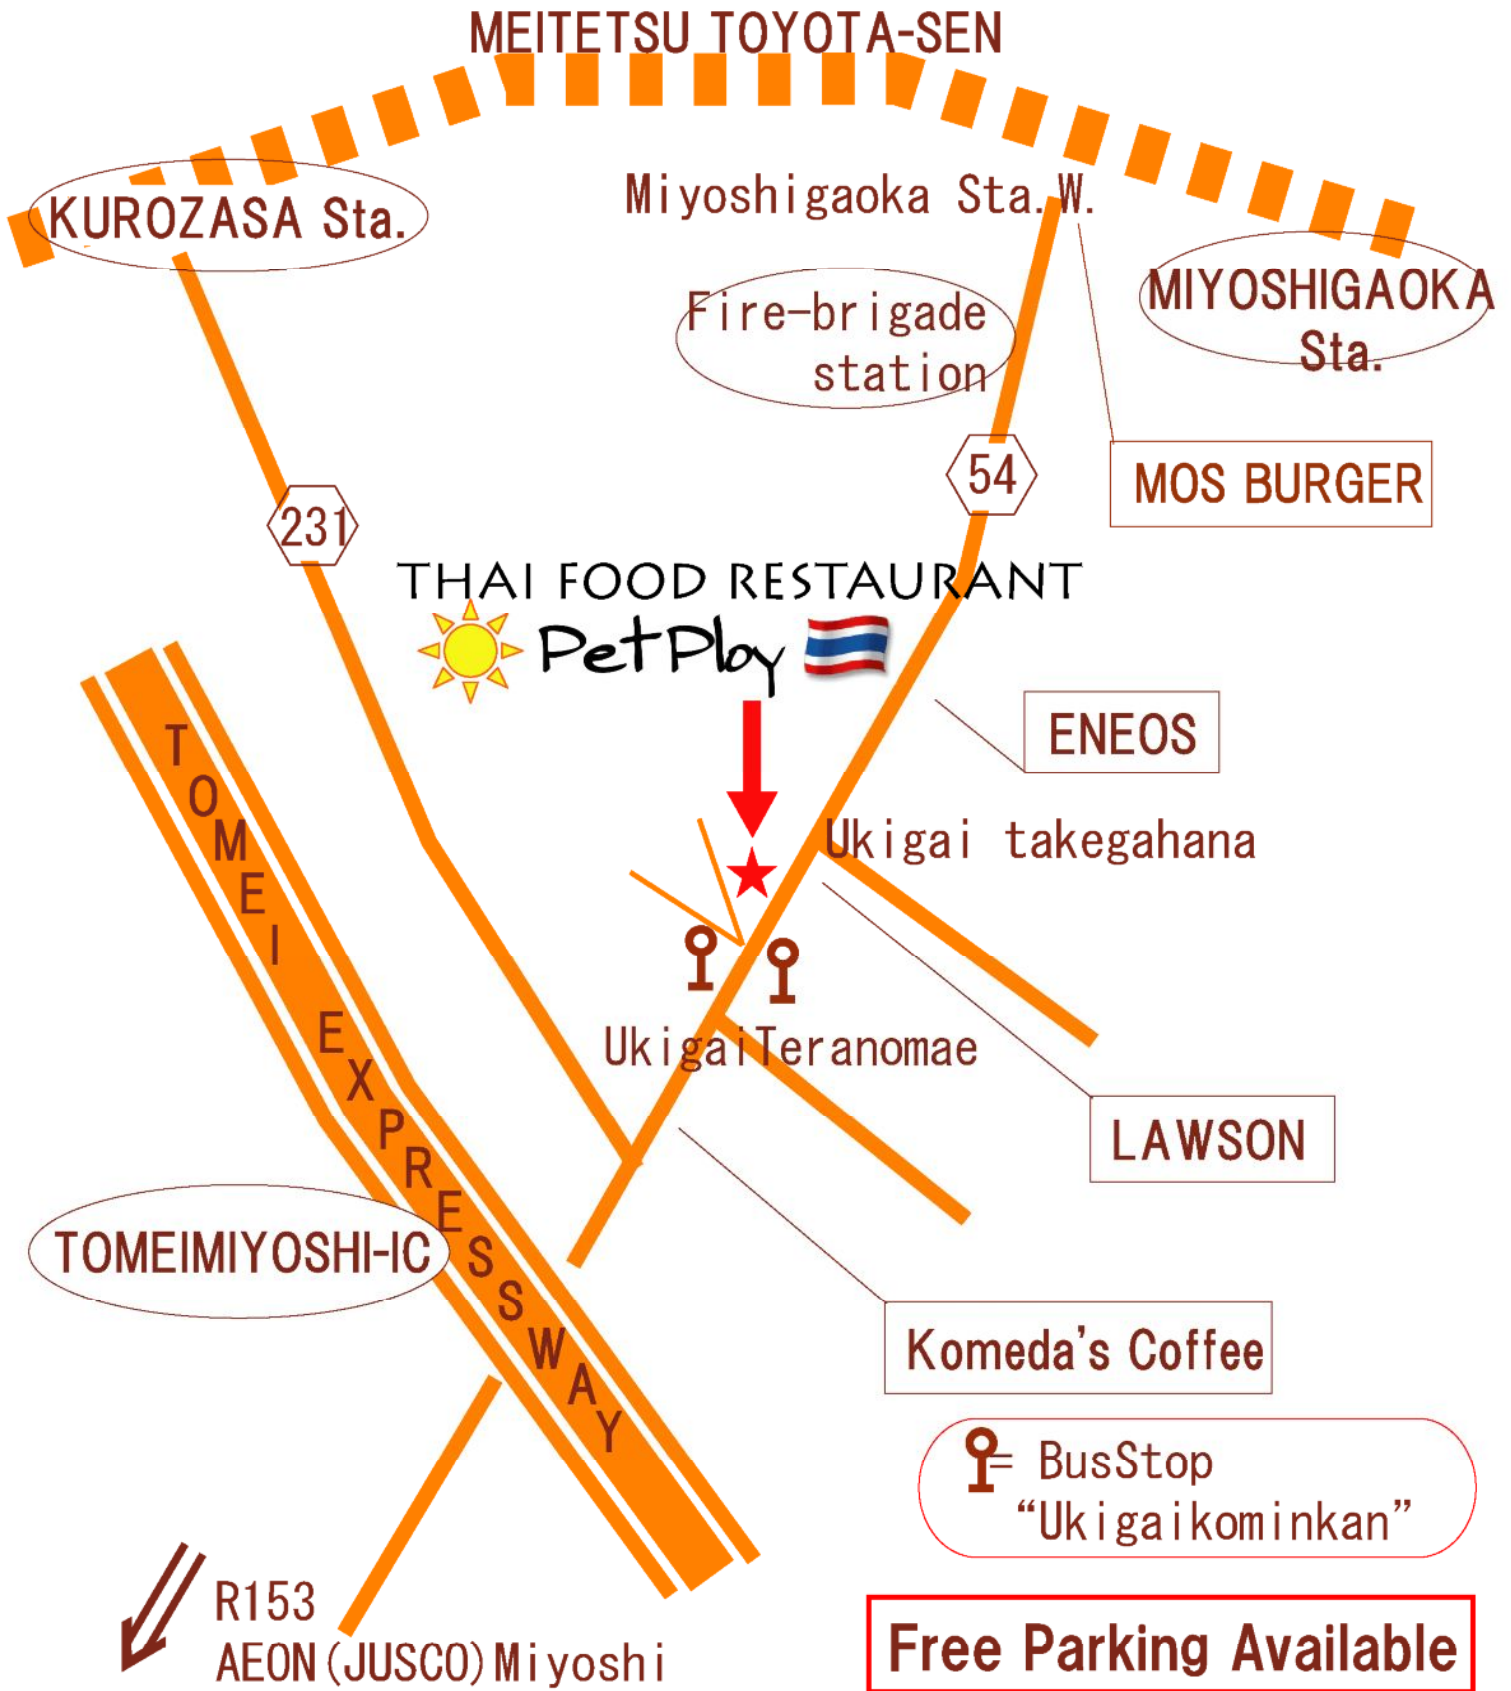

**Directions by bus:**

Take the bus bound for Miyoshishi Sansan,  
get off at Ukigai Kouminkan  
and walk 1 minute North

**Directions by car:**

From Miyoshigaoka station  
go South about 3 minutes  
or from AEON Miyoshigaoka  
go North about 7 minutes